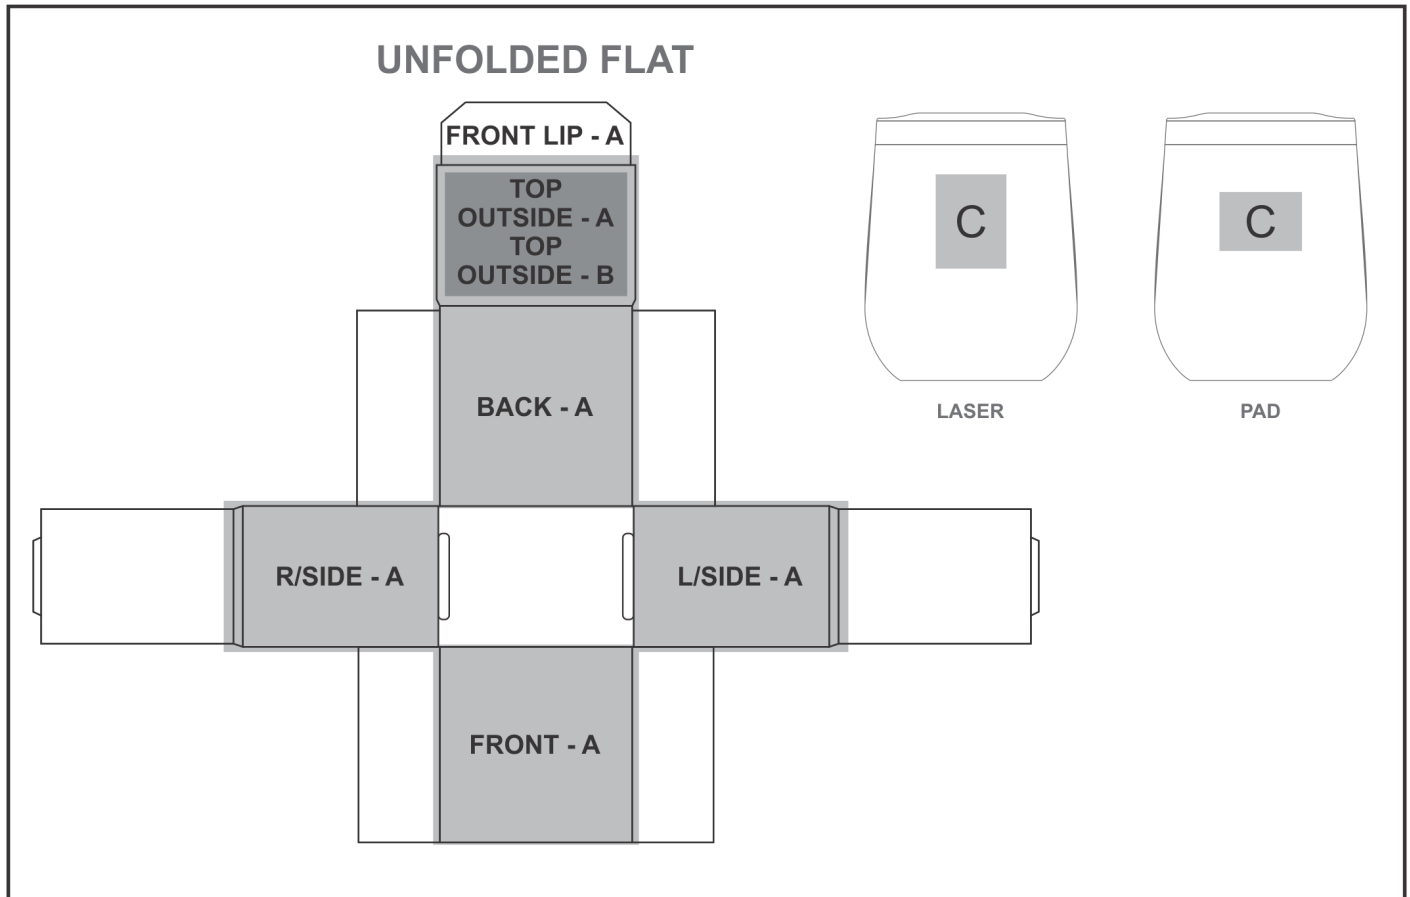

GF-SD-838-B

Madison Cup in Bianca Custom Gift Box

Need to know:

- Includes 1-Position Direct Print on Box AND Includes 1-Position Laser Engraving OR 1-Colour, 1-Position Pad Print on Cup (setup fee applies).
- **Please Note:** Due to the nature of the printing process, any white in a logo cannot be branded and we cannot guarantee an exact colour match as the box has a matt finish. The nature and inconsistency of the pre-cut boards may create a 1-3mm of unbranded space on the front lip and imperfections maybe be found within the print. Large solid coverage prints are not recommended, if large solid coverage is required, it is recommended on kraft boxes as imperfections are less noticeable.
- Laser Colour: Gold for BU & S Cups
- Laser Colour: Silver for BL & SW Cups

Branding Options:

Position B

1. Digital Custom Packaging (DCP-CHG-1)
Full Colour
Size: 119mm wide x 78mm high

Position C

1. Laser Engraving (LB)
Size: 30mm wide x 40mm high

2. Pad Printing (PC)
4 Colours
Size: 35mm wide x 25mm high

Position A

1. Digital Custom Packaging (DCP-CHG-1)
Full Colour
Size: 400mm wide x 440mm high